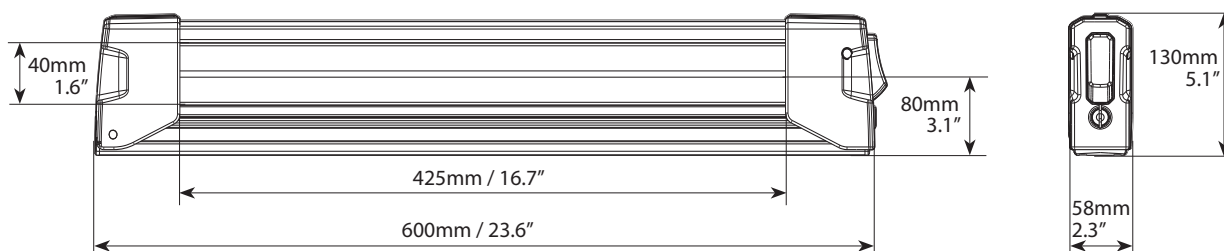

PORTASCI
SKI CARRIERS
PORTAESQUIS
PORTE-SKIS
SKITRÄGER

MENABO
free time on the move

YELO 4NS

Yelo 4NS Black

COMPLIANT WITH
DIN 75302:2019

TESTED
CITY CRASH ✓

Portasci in alluminio progettato per trasportare fino a 4 paia di sci o 2 snowboard. Fissaggio semplice alle barre tramite t-system e sistema antifurto in dotazione.

Aluminium ski rack for up to 4 pairs of skis, or 2 snowboards. Easy fixing on the roof bars by means of standard T-system and features an antitheft lock.

Yelo 4NS	Art.000121600000
Yelo 4NS black	Art.000145900000
 Peso prodotto Product weight	3,2kg/6.9lb
Materiale Material	Alluminio Aluminium
 Portata massima Max load	max 28kg / 62lb
 Antifurto portasci Anti-theft for the ski rack	✓
 Antifurto sci/snowboard Anti-theft for the skis/snowboard	✓
 Sistema di montaggio alle barre Fixing system to the roof bars	 T-system X: min 6,5mm/0.3" W: 20mm/0.8"
	Optional kit 000121800000  (LxH) max 80x30mm / 3x1.2"
	Optional kit 000110300000  (LxH) max 60x35mm / 2.3x1.4"
 Max skis	4x
 Max snowboard	2x
 Max ski poles	Non supportati Not supported